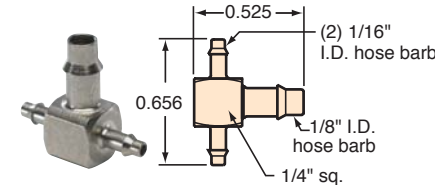

MINIMATIC® SLIP-ON FITTINGS

"T" FITTINGS

T22-3

T33-2

T42-4

T44-2

T44-4

T22-2

T22-4

T42-2

T33-3

T33-4

T44-3

#10-32 to "T" Fittings

Gasket: Buna-N gasket included (not installed)

TT0-202