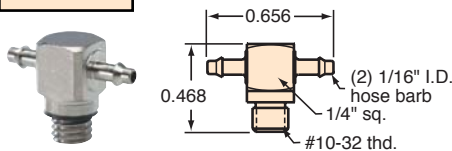

MINIMATIC® SLIP-ON FITTINGS

"T" FITTINGS

T22-3

T33-2

T42-4

T44-2

T44-4

T22-2

T22-4

T42-2

T33-3

T33-4

T44-3

#10-32 to "T" Fittings

Gasket: Buna-N gasket included (not installed)

TT0-202

TT0-303

TT0-402

TT0-404

TT2-2

TT3-3

TT2-4

TT4-2

TT4-4