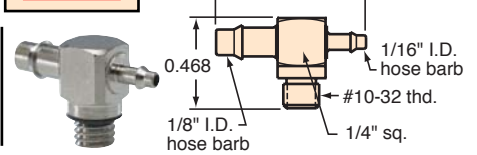

MINIMATIC® SLIP-ON FITTINGS

"T" FITTINGS

#10-32 to "T" Fittings

Gasket: Buna-N gasket included (not installed)

TT0-402