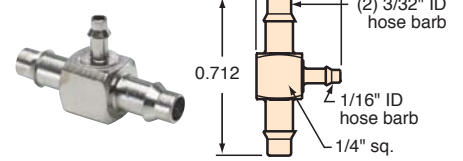

MINIMATIC® SLIP-ON FITTINGS

"T" FITTINGS

T22-3

T33-2

T42-4

T44-2

T44-4

T22-2

T22-4

T42-2

T33-3

T33-4

T44-3

#10-32 to "T" Fittings

Gasket: Buna-N gasket included (not installed)

TT0-202