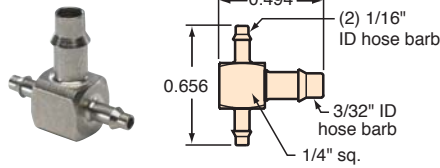

MINIMATIC® SLIP-ON FITTINGS

"T" FITTINGS

T22-3

T33-2

T42-4

T44-2

T44-4

T22-2

T22-4

T42-2

T33-3

T33-4

T44-3

#10-32 to "T" Fittings

Gasket: Buna-N gasket included (not installed)

TT0-202