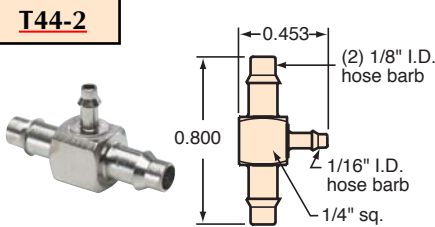

MINIMATIC® SLIP-ON FITTINGS

"T" FITTINGS

T22-3

T33-2

T42-4

T44-2

T44-4

T22-2

T22-4

T42-2

T33-3

T33-4

T44-3

#10-32 to "T" Fittings

Gasket: Buna-N gasket included (not installed)

TT0-202