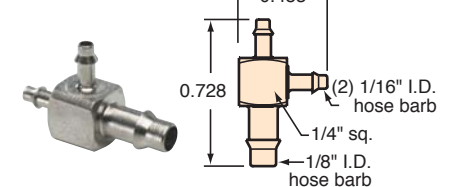

MINIMATIC® SLIP-ON FITTINGS

"T" FITTINGS

T22-3

T33-2

T42-4

T44-2

T44-4

T22-2

T22-4

T42-2

T33-3

T33-4

T44-3

#10-32 to "T" Fittings

Gasket: Buna-N gasket included (not installed)

TT0-202