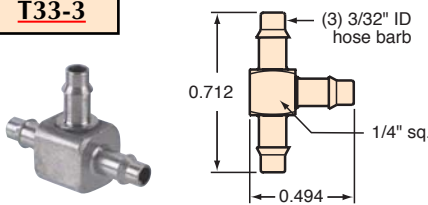

MINIMATIC® SLIP-ON FITTINGS

"T" FITTINGS

T22-3

T33-2

T42-4

T44-2

T44-4

T22-2

T22-4

T42-2

T33-3

T33-4

T44-3

#10-32 to "T" Fittings

Gasket: Buna-N gasket included (not installed)

TT0-202