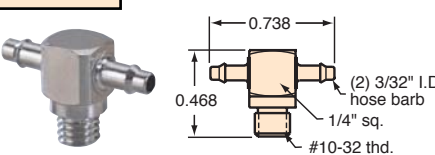

MINIMATIC® SLIP-ON FITTINGS

"T" FITTINGS

T22-3

T33-2

T42-4

T44-2

T44-4

T22-2

T22-4

T42-2

T33-3

T33-4

T44-3

#10-32 to "T" Fittings

Gasket: Buna-N gasket included (not installed)

TT0-202

TT0-303

TT0-402

TT0-404

TT2-2

TT3-3

TT2-4

TT4-2

TT4-4