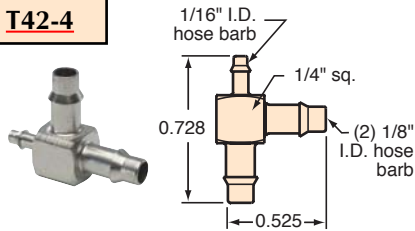

MINIMATIC® SLIP-ON FITTINGS

"T" FITTINGS

T22-3

T33-2

T42-4

T44-2

T44-4

T22-2

T22-4

T42-2

T33-3

T33-4

T44-3

#10-32 to "T" Fittings

Gasket: Buna-N gasket included (not installed)

TT0-202