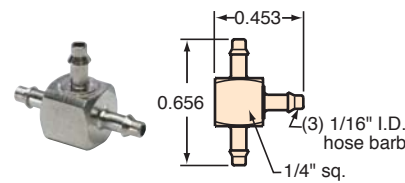

MINIMATIC® SLIP-ON FITTINGS

"T" FITTINGS

T22-3

T33-2

T42-4

T44-2

T44-4

T22-2

T22-4

T42-2

T33-3

T33-4

T44-3

#10-32 to "T" Fittings

Gasket: Buna-N gasket included (not installed)

TT0-202