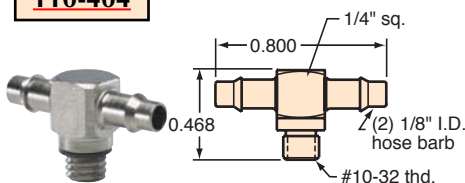

MINIMATIC® SLIP-ON FITTINGS

"T" FITTINGS

#10-32 to "T" Fittings

Gasket: Buna-N gasket included (not installed)

TT0-404