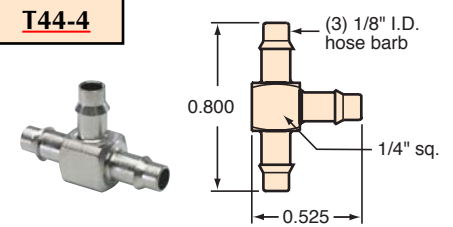

MINIMATIC® SLIP-ON FITTINGS

"T" FITTINGS

T22-3

T33-2

T42-4

T44-2

T44-4

T22-2

T22-4

T42-2

T33-3

T33-4

T44-3

#10-32 to "T" Fittings

Gasket: Buna-N gasket included (not installed)

TT0-202